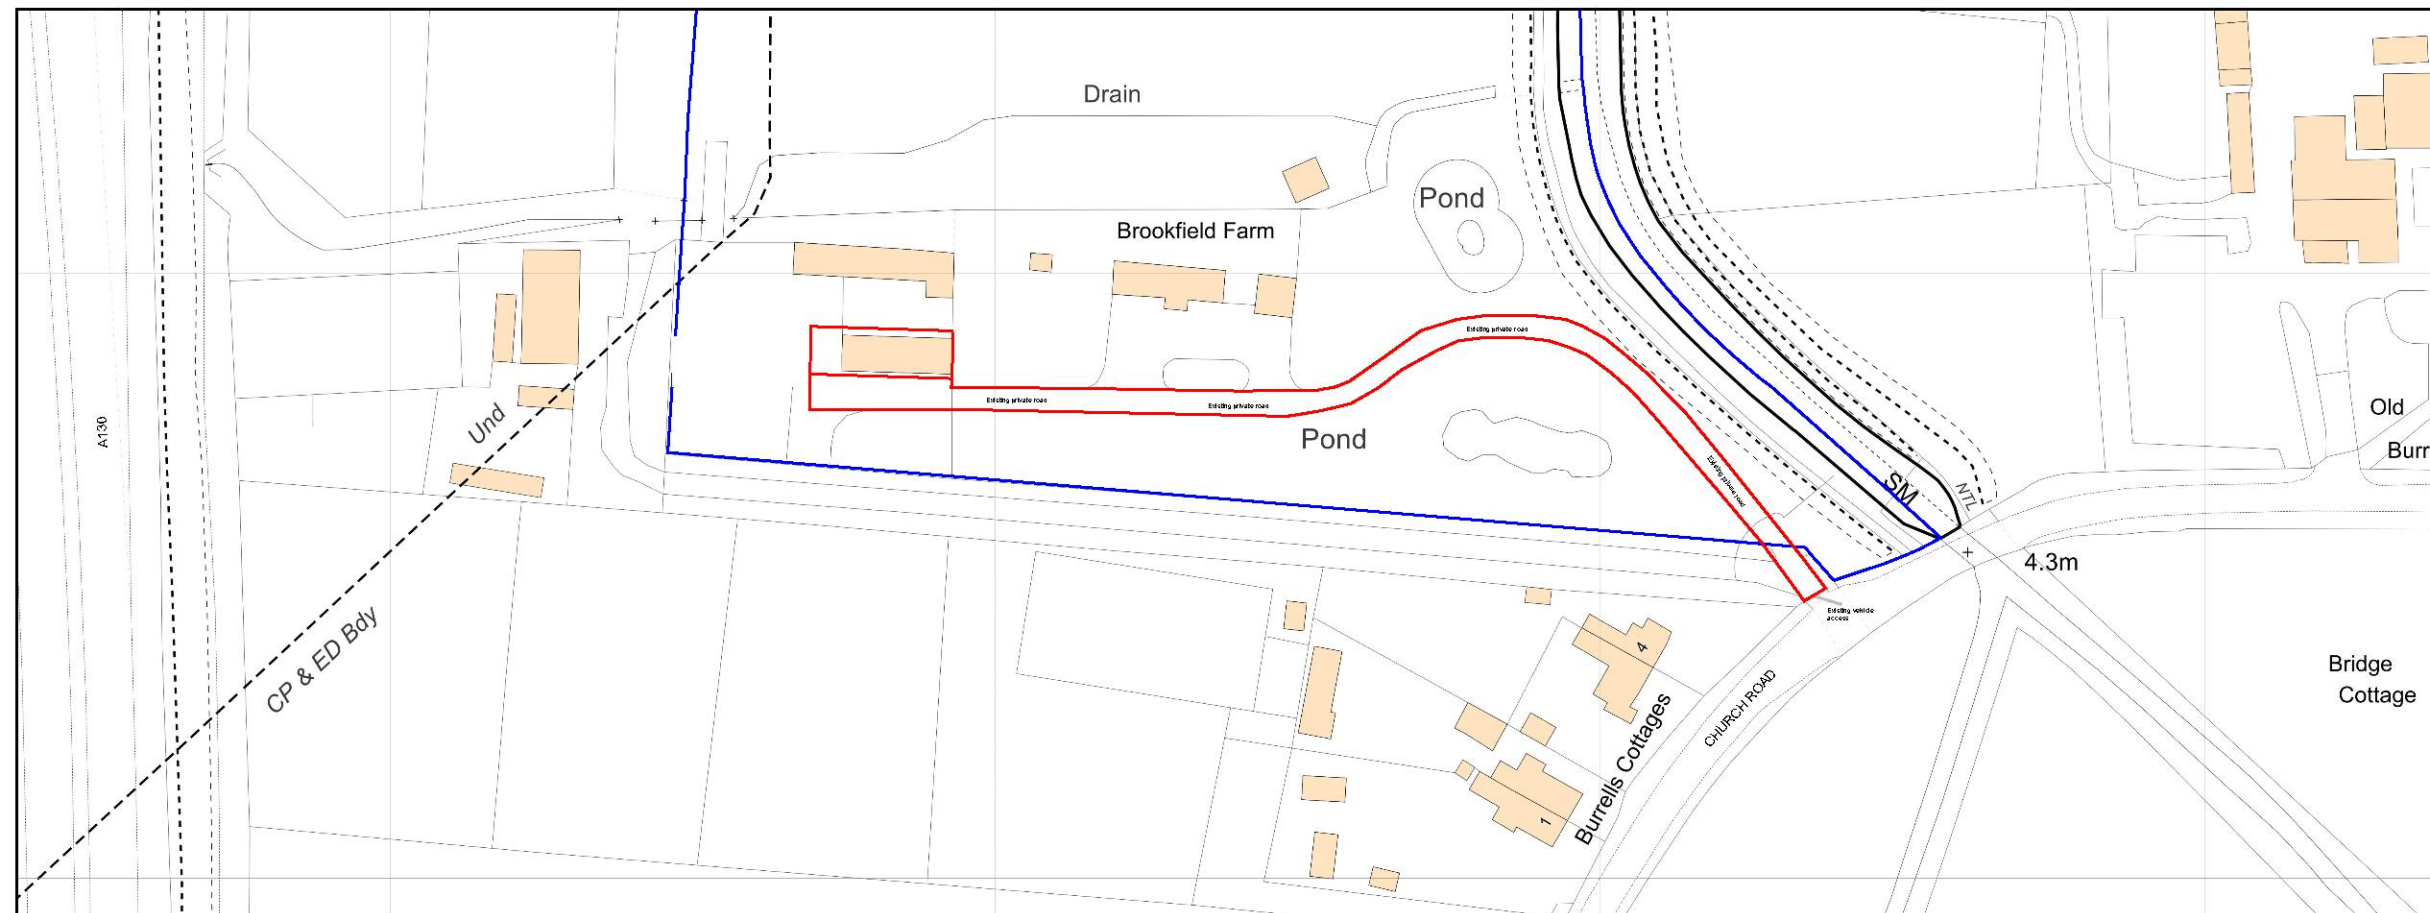

**SITE PLAN, ISSUE 1.3**  
**BROOKFIELD FARM, CHURCH ROAD, RAWRETH, WICKFORD,**  
**SS11 8SG, AREA 400X150m, SCALE 1:1250 @A3**  
**(DRAWING NUMBER: BRSS118SG\_SP1.3)**

Copyright 2022 GPO Designs Limited.  
Telephone: 01245 835855

Ordnance Survey Map supplied by Centre Maps  
under licence number 10001998.  
This map is only to be used in accordance with the  
terms and conditions given at:  
<http://www.centremapslive.co.uk>.  
Do not copy or print without permission.

Scale: